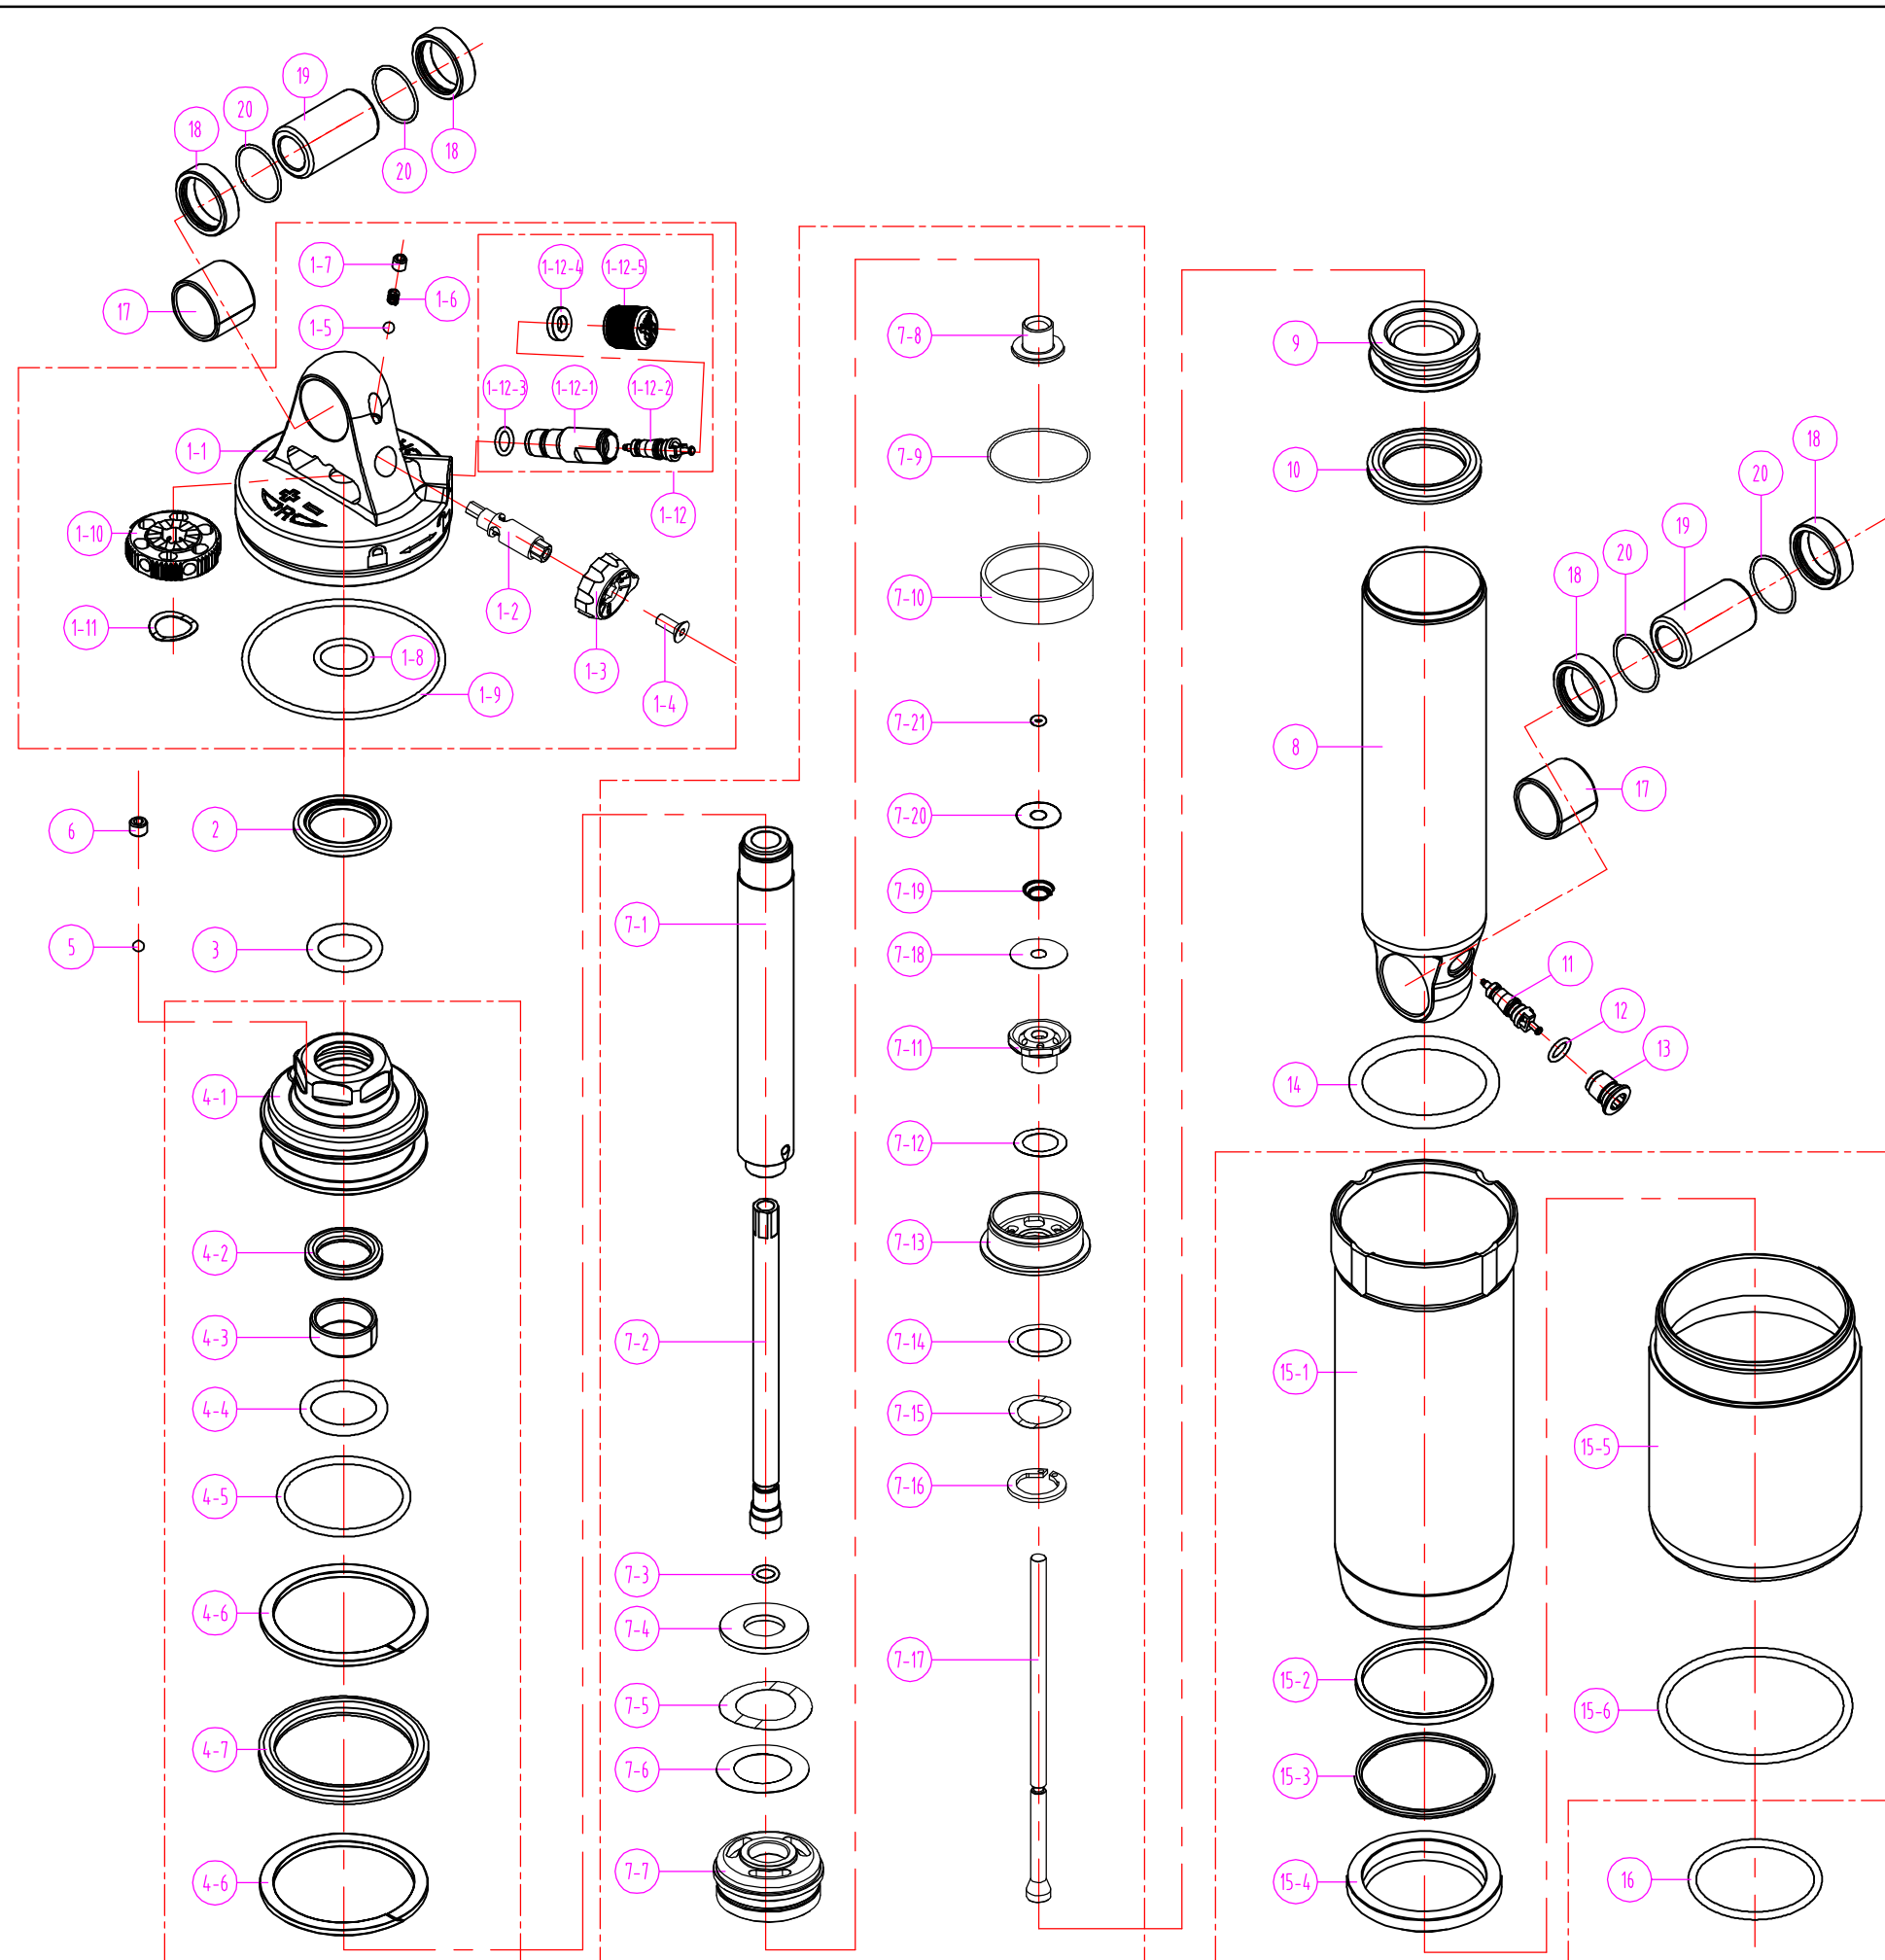

SR SUNTOUR

RS16-DUAIR RC

200-57

Date	2015.06.18	Version	1
Amended			

NO.	DESCRIPTION	SR CODE	S	M	L	XL
20	O RING	RAA081	4	4	4	4
19	AL BUSHING	REE089	1	1	1	1
		REE089	1	1	1	1
		REE088	1	1	1	1
		REE088	1	1	1	1
18	AL BUSHING	RAA080	2	2	2	2
		RAA080	2	2	2	2
17	DU	REE074	2	2	2	2
16	O RING	RAA100	1	1	1	1
15	GAS CYLINDER ASSEMBLY	RBA216-20XL				1
		RBA216-20L			1	
		RBA216-20M		1		
		RBA216-20S	1			
14	O RING	FAA352	1	1	1	1
13	AIR CAP	RAA102	1	1	1	1
12	O RING	FAA140	1	1	1	1
11	AIR VALVE	FAA170	1	1	1	1
10	X RING	RAA046	1	1	1	1
9	FLOATING PISTON	REE066	1	1	1	1
8	MAIN BODY	RLB069-3	1	1	1	1
7	MAIN SPINDLE ASSEMBLY	RBA202-20	1	1	1	1
6	SCREW	PSB103	1	1	1	1
5	STEEL BALL	DS0001	1	1	1	1
4	SUPPORT SET ASSEMBLY	RBA201	1	1	1	1
3	O RING	RAA052	1	1	1	1
2	WASHER	RSW073	1	1	1	1
1	TOP ASSEMBLY	RBA200-20	1	1	1	1